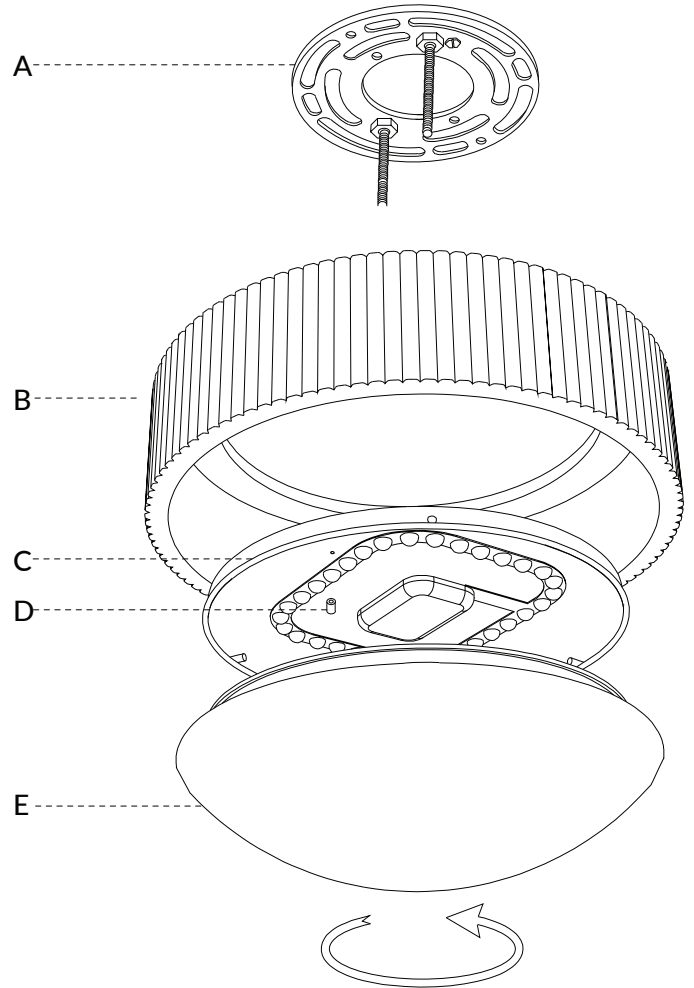

ASSEMBLY INSTRUCTIONS

Tambo Flush Mount

3610832ASH

with color temperature selector feature

1. Carefully remove all parts from the box and place them on a clean surface.
Please refer to the list of items included inside the carton.
2. Turn off the power to your junction box.
3. Fix the ceiling mounting plate (A) to the ceiling with anchor screws (included).
4. Lay the LED module plate (C) into to the solid wood shade (B). Align and secure the module to the shade with the thumbscrews provided (found in the poly bag).
5. Connect the wires (black to black, white to white and ground to ground using the wire nuts (included)).
6. Align the holes in the LED module plate (C) with the ceiling mounting plate (A) with the mounting board using the screws provided, then secure it to the ceiling using the flower-head screws provided (D).
6. Adjust your color temperature to the ideal setting (2700K warm, 5000 cool).
7. Rotate the diffuser lens (E) to lock it onto the shade assembly.
8. Plug into a surge protected 110v outlet and enjoy the beautiful light!

ITEMS INCLUDED / ARTICULOS INCLUIDOS				
A	B	C	D	E
				
MOUNTING UNIT UNIDAD DE MONTAJE	HARD WOOD MADERA MACIZA	HARDWARE BASE BASE DE HARDWARE	FLOWER-HEADED SCREWS TORNILLOS CON CABEZA DE FLOR	DIFFUSER LENS DIFUSOR LENTE

For a step by step assembly video, please go to www.novaofcalifornia.com

IMPORTANT SAFETY INSTRUCTIONS - HARD-WIRED

- Make sure the power is completely off at the fuse box.
- Have your fixture installed by a qualified licensed electrician.
- Wear gloves at all times during this installation.
- Read the instructions carefully before you start assembly.
- Technical Support: customerservice@novaofcalifornia.com